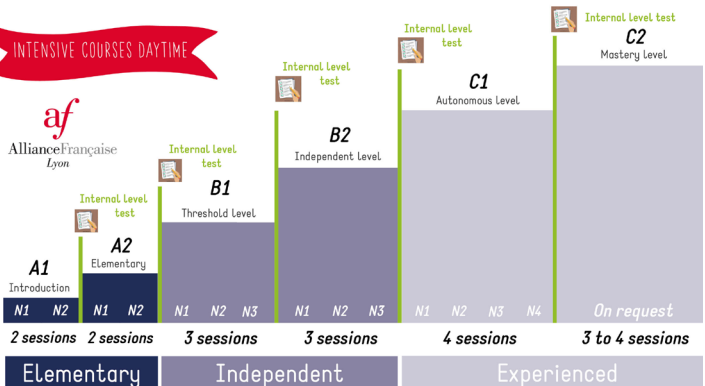

Public holidays	Dates
New year's day	Monday 1st January
Easter monday	Monday 1st April
Labour day	Wednesday 1st mai
Victory day 1945	Wednesday 8th May
Ascencion day	Thursday 9th may
Whit monday	Monday 20th May
Bastille day	Sunday 14th July
Assumption day	Thursday 15th august
All saint's day	Friday 1st November
Armistice day 1918	Monday 11th November
Christmas	Wednesday 25th December

In July and August, absolute beginners must register for one month or for the 1st two weeks. Students enrolled for the second half of July and August will join a group already formed at the beginning of the monthly session.

To guarantee continuous and coherent progression, our courses are aligned with the CEFR, the Common European Framework of Reference for Languages, and incorporate cultural and intercultural dimensions.

GOOD TO KNOW:

- > When you enrol, you must pay the registration fee (valid for 12 months). Teaching materials are compulsory and will be on sale on the first day of your course.
- > The Alliance Française de Lyon will be closed on public holidays. These public holidays do not give rise to a reduction in price.
- > Before registering, please consult our Before enrolling guide, please consult our General Terms and Conditions of Sale.

For more information:
www.aflyon.org
Course section
Educational path

INTENSIVE COURSES DAYTIME

af
Alliance Française
Lyon