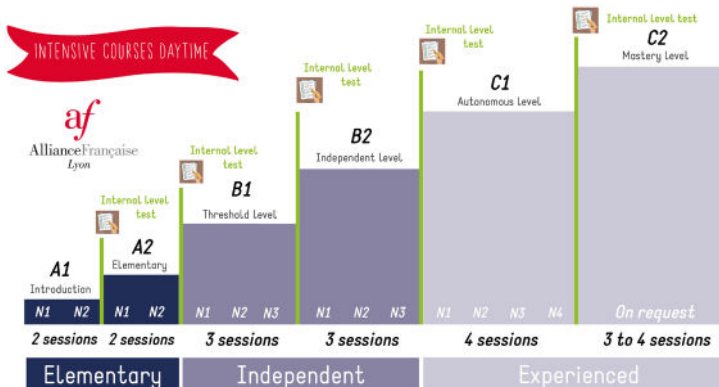

Public holidays	Dates
New year's day	Monday 1st January
Easter monday	Monday 1st April
Labour day	Wednesday 1st mai
Victory day 1945	Wednesday 8th May
Ascencion day	Thursday 9th may
Whit monday	Monday 20th May
Bastille day	Sunday 14th July
Assumption day	Thursday 15th august
All saint's day	Friday 1st November
Armistice day 1918	Monday 11th November
Christmas	Wednesday 25th December

In July and August, absolute beginners must register for one month or for the 1st two weeks. Students enrolled for the second half of July and August will join a group already formed at the beginning of the monthly session.

To guarantee continuous and coherent progression, our courses are aligned with the CEFR, the Common European Framework of Reference for Languages, and incorporate cultural and intercultural dimensions.

GOOD TO KNOW:

- > When you enrol, you must pay the registration fee (valid for 12 months). Teaching materials are compulsory and will be on sale on the first day of your course.
- > The Alliance Française de Lyon will be closed on public holidays. These public holidays do not give rise to a reduction in price.
- > Before registering, please consult our Before enrolling guide, please consult our General Terms and Conditions of Sale.

For more information:
www.aflyon.org
Course section
Educational path